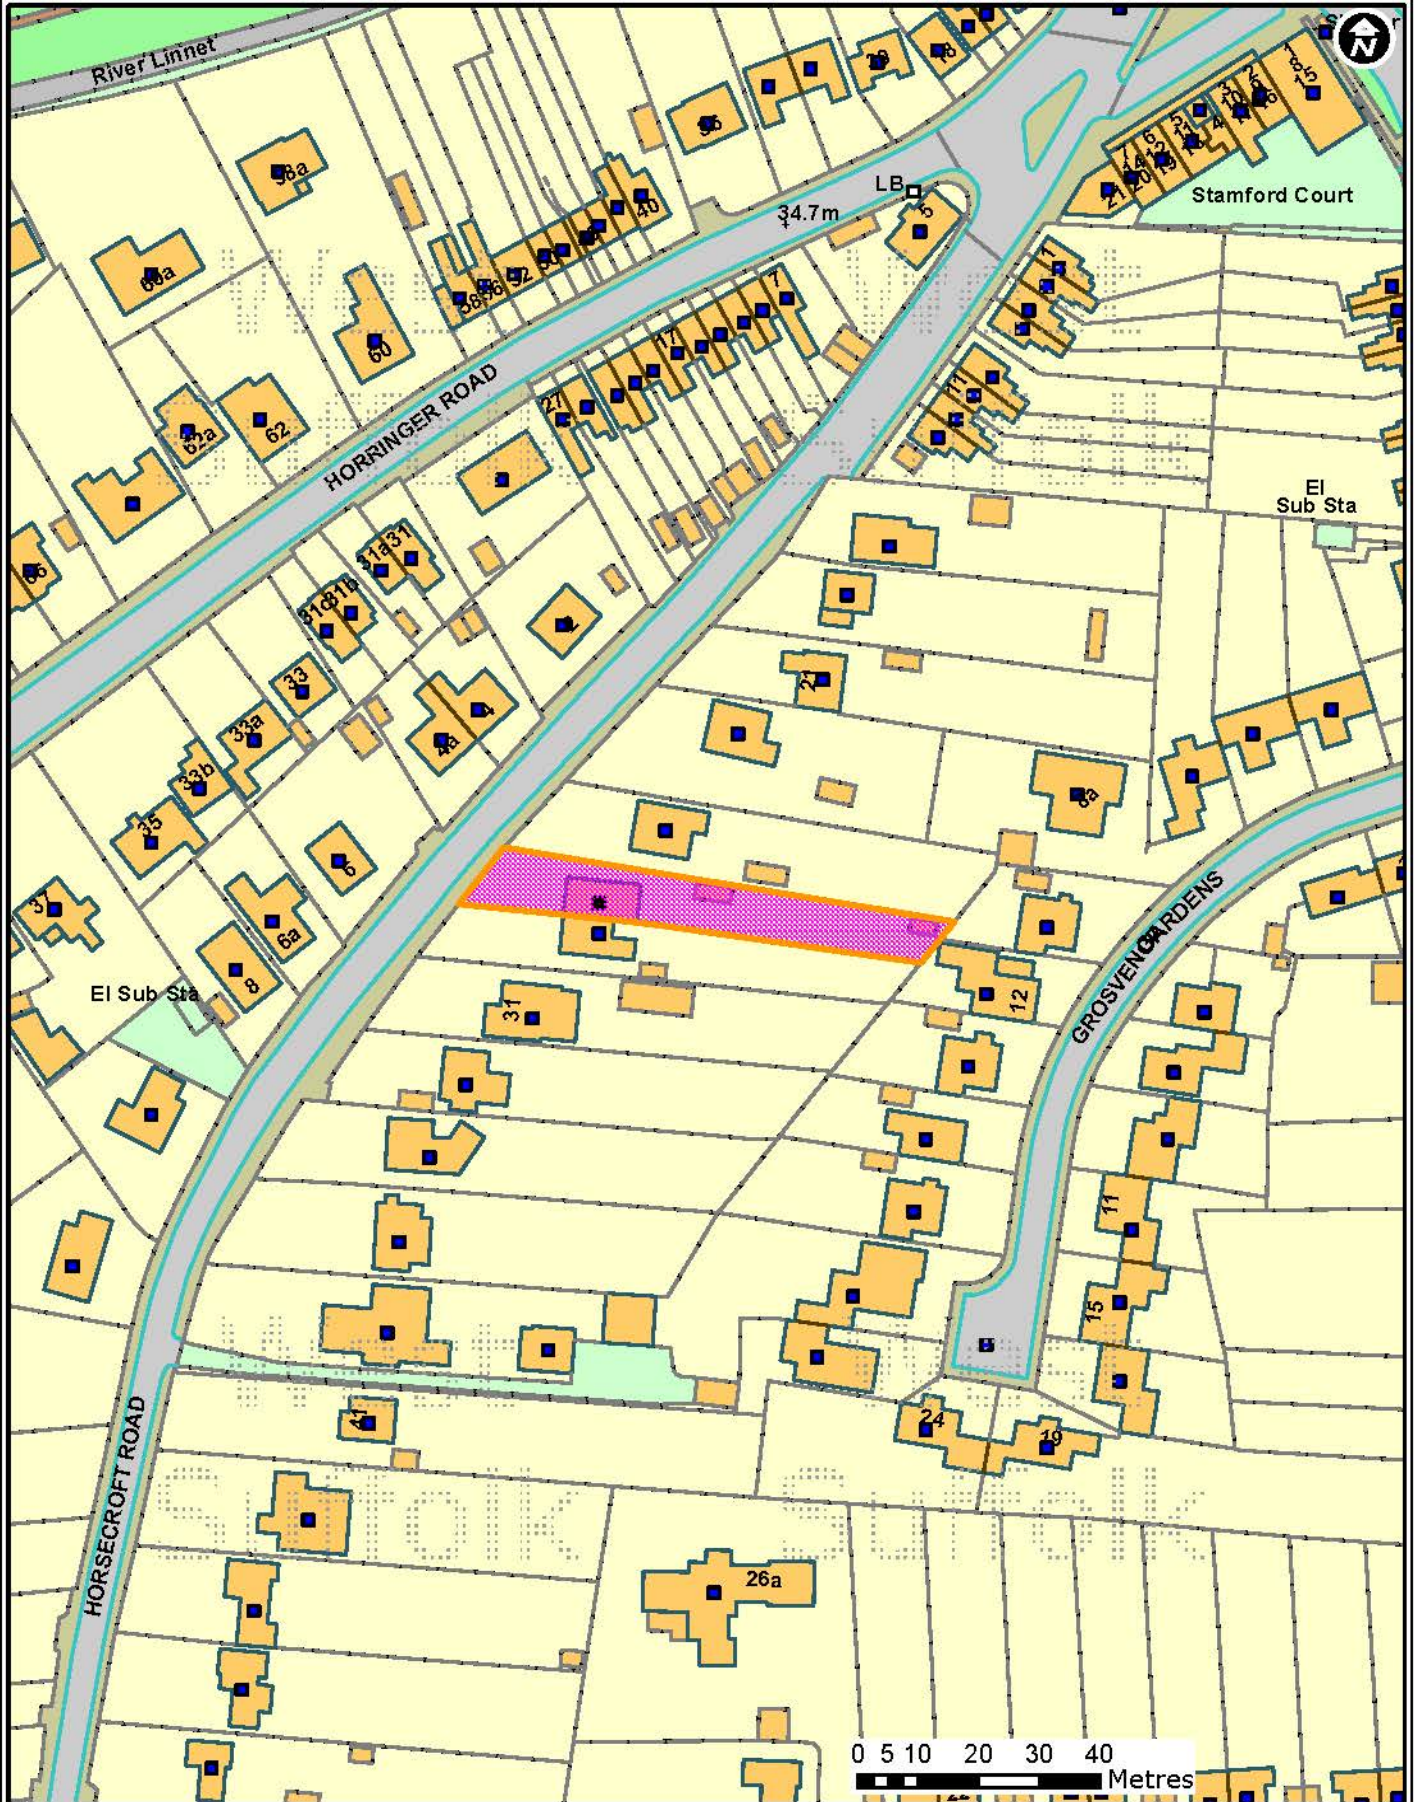

DC/16/0694/HH

27 Horsecroft Road, Bury St Edmunds

Forest Heath • St Edmundsbury

West Suffolk
working together

© Crown Copyright and database rights 2015 Ordnance Survey 100019675/100023282. You are not permitted to copy, sub-license, distribute or sell any of this data to third parties in any form. Use of this data is subject to terms and conditions. See www.westsuffolk.gov.uk/disclaimer.cfm.

Scale: 1:1,250
Date: 20/06/2016